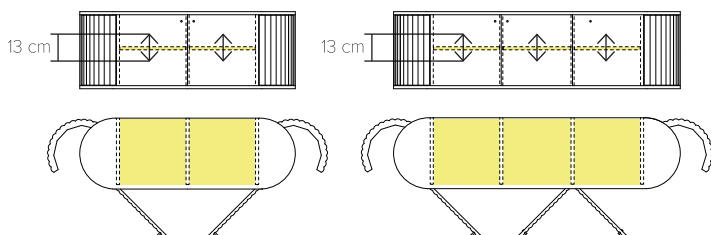

Additional information

Soft close

Alle doors (except the hidden doors in the ends) are with soft close.

Sideboard							
Drawing	Leg type	Item no.	dimensions (cm)			price (NOK)	
			W	D	H	Ash	Oak
 Sideboard w/3 doors (+2 hidden) extra height	H40 cm steel legs	VE3DH	185	46	90	38.247	47.809
	H40 cm wooden legs*	VE3DHW				39.848	50.050
 Sideboard w/2 doors (+2 hidden) extra height	H40 cm steel legs	VE2DH	139	46	90	33.154	41.443
	H40 cm wooden legs*	VE2DHW				34.435	43.364
 Sideboard w/3 doors (+2 hidden)	H30 cm steel legs	VE3D	185	46	80	36.426	45.532
	H30 cm wooden legs*	VE3DW				38.027	47.774
 Sideboard w/2 doors (+2 hidden)	H30 cm steel legs	VE2D	139	46	80	31.575	39.469
	H30 cm wooden legs*	VE2DW				32.856	41.390

*Wooden legs with brass or black steel pipe.