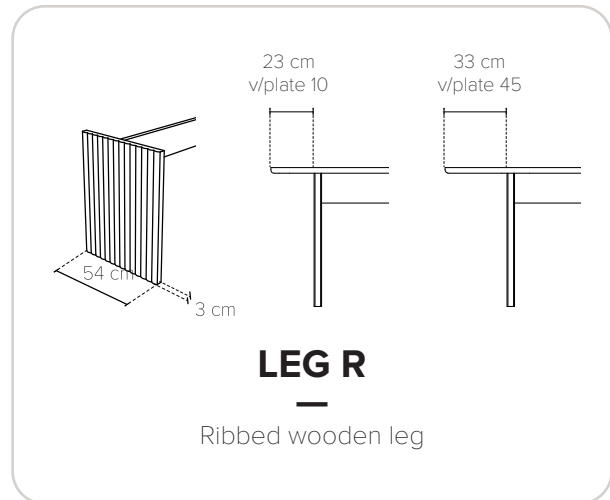

Edge profiles

#1 - Harlekin

#2 - Arched

#3 - Rounded
(Pisa)

#4 - Straight

plate 10

R10 top plate: here the legs will always be mounted 23 cm from the table end.

Extension leaf R5.

plate 45

R45 table top: here the legs will always be mounted 33 cm from the table end.

LEG C

Wooden pillar base.

You can place chairs all the way around this leg.

LEG R

Ribbed wooden leg

INFO

Velvet round dining tables

Edge profiles

#1 - Harlekin

#2 - Arched

#3 - Rounded
(Pisa)

#4 - Straight

D100-130 cm

D100-130 cm