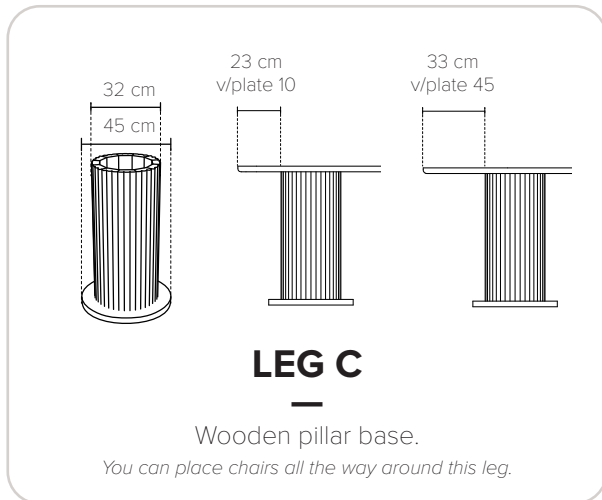

Edge profiles

#1 - Harlekin

#2 - Arched

#3 - Rounded
(Pisa)

#4 - Straight

plate 10

R10 top plate: here the legs will always be mounted 23 cm from the table end.

Extension leaf R5.

plate 45

R45 table top: here the legs will always be mounted 33 cm from the table end.

LEG C

Wooden pillar base.

You can place chairs all the way around this leg.

LEG R

Ribbed wooden leg

INFO