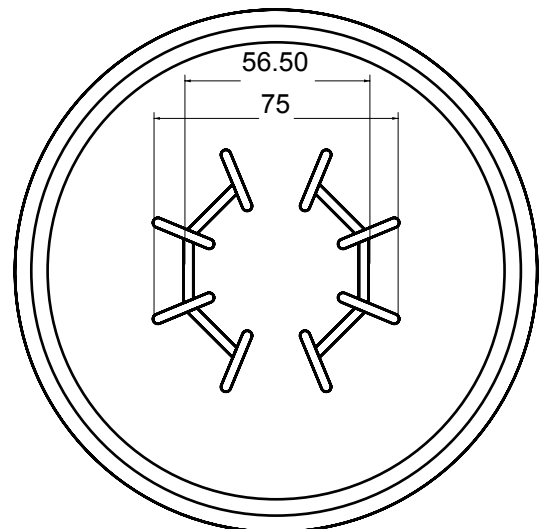

D140-160 cm